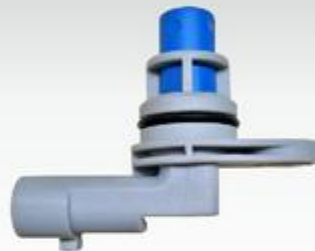

AI-3207

APPLICATION SUITABLE FOR:
MARU-T